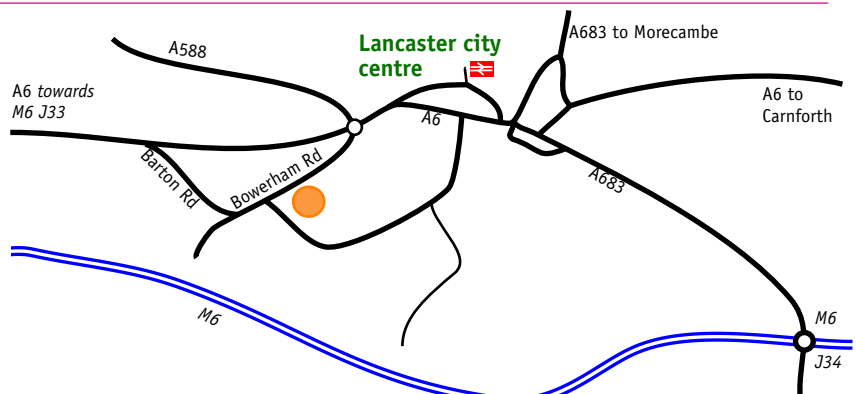

Getting There:

Gateway building, **University of Cumbria** Lancaster Campus,
Bowerham Road, Lancaster LA1 3JD.

It's 1.3 miles from Lancaster train station and easy to get to from
the M6 - turn at junctions 33 or 34.